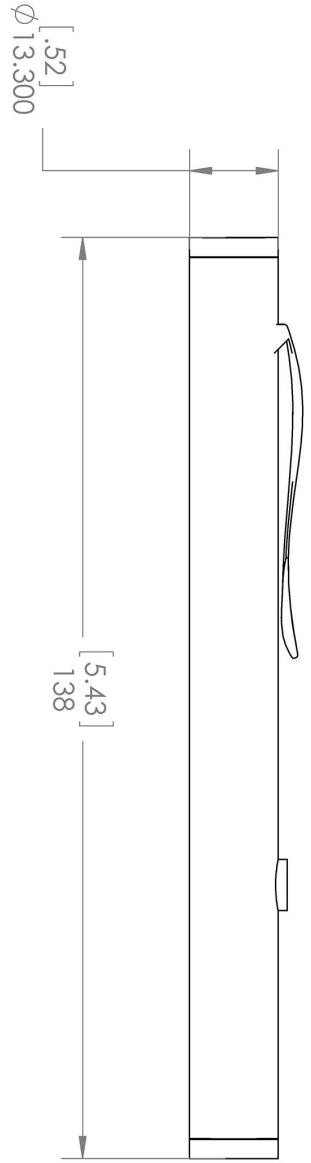

## Specifications:

This spec sheet has been generated specifically for part number GLY005BXX, per your request, and data for the entire series is also displayed for your reference. The specs which are specific to GLY005BXX have been highlighted below in **red + bold**.

Output Power (mW)	<b>&lt;5</b>
Central Wavelength (nm)	<b>531.65</b>
Divergence (mrad, full angle)	<b>&lt;1.2</b>
Beam Dimensions (mm, 1/e <sup>2</sup> )	<b>1.5</b>
Operating Temperature Range (°C)	<b>15 to 35</b>
Total Power Consumption (W)	<b>2</b>
Max. Power Input Duty Cycle	<b>90 sec. on/20 sec. off</b>
Standard Warranty (months)	<b>6</b>
MTTF (operational hours)	<b>5000</b>
Weight of Product or Laser Head (kg)	<b>0.04</b>
Dimensions of Product or Laser Head (mm)	<b>136 (l) x 13 (d)</b>
Power Supply	<b>2 x AAA Batteries</b>

CW: All specifications are based on performance at full output power and after the specified warmup period. Output characteristics may change if the laser is run at a different power level.

Q-Switched: Specifications are based on the laser pulsing at the specified design frequency. Output characteristics may change if the laser is run at a different frequency.

## Regulatory Classification:

The model you have selected (GLY005BXX) requires the following safety label(s):

**Dimensional Drawing - Laser Form Factor: GLY:**

Aperture

UNLESS OTHERWISE SPECIFIED:  
 DIMENSIONS ARE IN MM(INCH)  
 TOLERANCES: +/- 0.75 MM