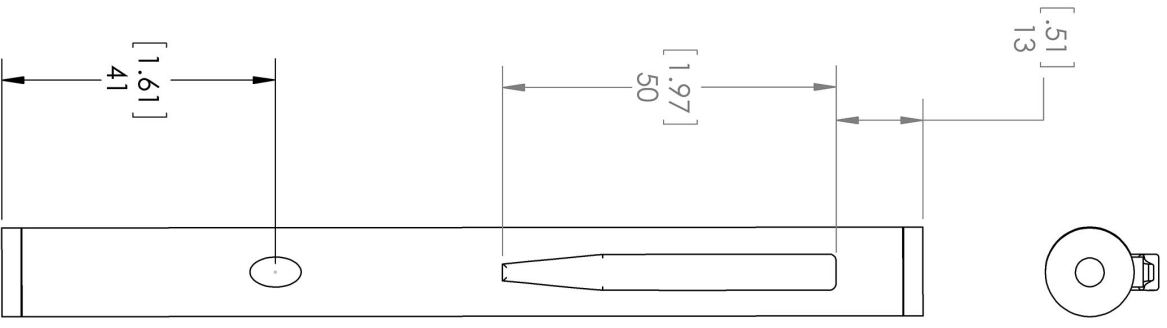

Output Power (mW)	<b>&lt;5</b>
Central Wavelength (nm)	<b>531.65</b>
Divergence (mrad, full angle)	<b>&lt;1.2</b>
Beam Dimensions (mm, 1/e <sup>2</sup> )	<b>1.5</b>
Operating Temperature Range (°C)	<b>15 to 35</b>
Total Power Consumption (W)	<b>2</b>
Max. Power Input Duty Cycle	<b>90 sec. on/20 sec. off</b>
Standard Warranty (months)	<b>6</b>
MTTF (operational hours)	<b>5000</b>
Weight of Product or Laser Head (kg)	<b>0.04</b>
Dimensions of Product or Laser Head (mm)	<b>136 (l) x 13 (d)</b>
Power Supply	<b>2 x AAA Batteries</b>

CW: All specifications are based on performance at full output power and after the specified warmup period. Output characteristics may change if the laser is run at a different power level.

Q-Switched: Specifications are based on the laser pulsing at the specified design frequency. Output characteristics may change if the laser is run at a different frequency.

## Regulatory Classification:

The model you have selected (GLY005BXX) requires the following safety label(s):

**Dimensional Drawing - Laser Form Factor: GLY:**

Aperture

UNLESS OTHERWISE SPECIFIED:  
 DIMENSIONS ARE IN MM(INCH)  
 TOLERANCES: +/- 0.75 MM